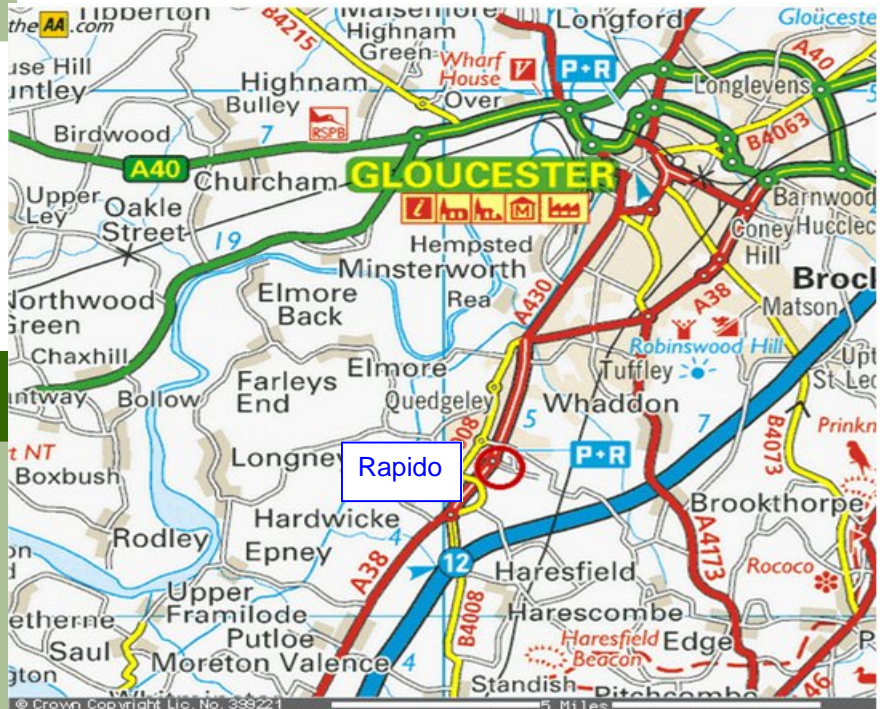

Rapido

Map and directions for Rapido Training

Mission: to help you achieve your full potential

Rapido Training Ltd

Rapido Training Ltd is only a short drive from Gloucester City Centre or J12 of the M5. We are situated on the Waterwells Business Park, just off the A38/Bristol Road dual-carriageway and close to the Police Head quarters building. When turning onto the business park, go straight over the first roundabout and continue straight on (past the Police HQ on your left) for about ¼ mile. At the next roundabout, turn right and follow the road around the sharp bend to the right. Take the next left and we are located in Unit 16 of the Glenmore Centre Site.