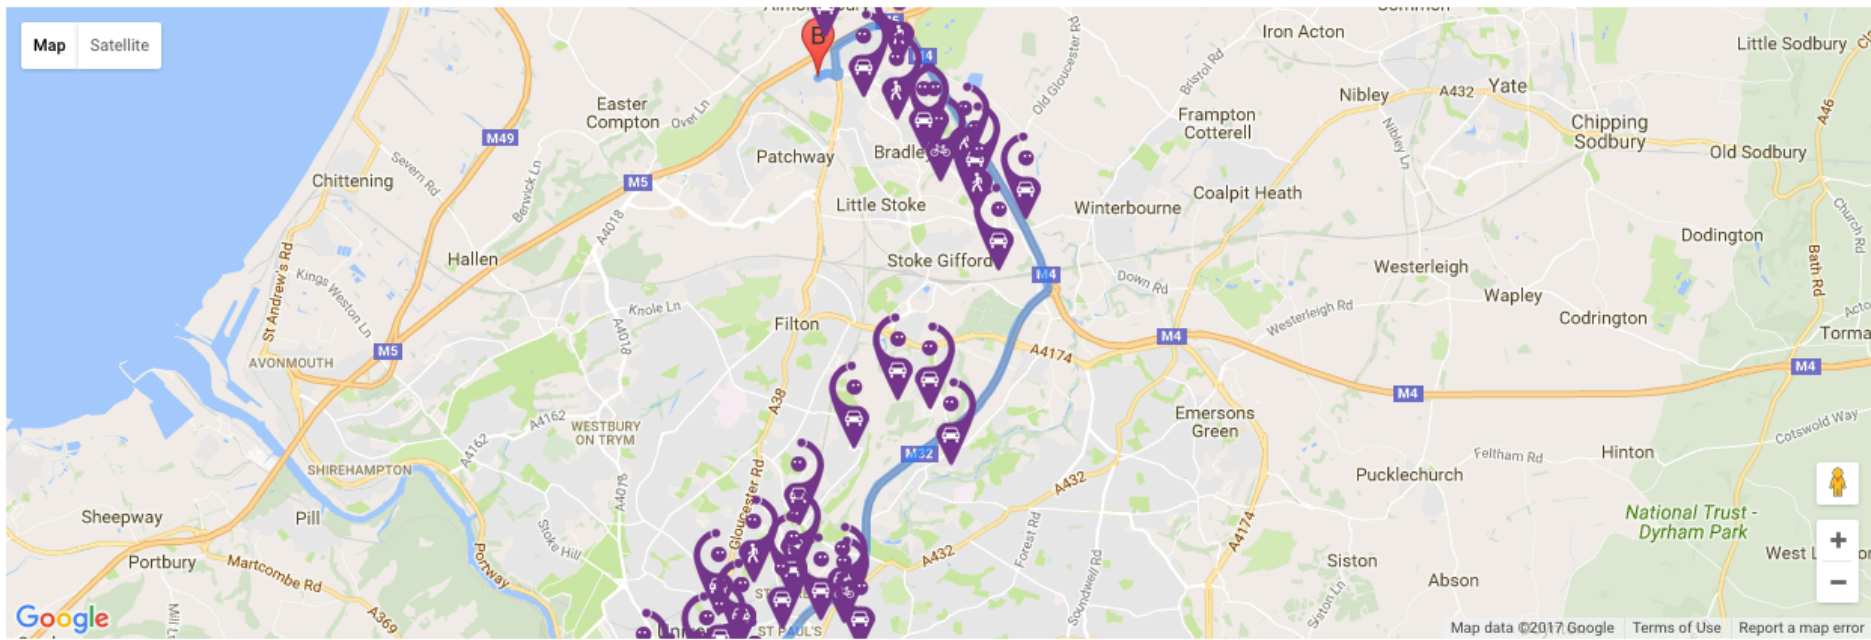

joinmyjourney

Bs1

Aztec West ?

Distance from your route:

Type of Journey:

-
-
-
-

We have found 37 journey companions via your route

Click a pin to contact a potential journey companion, or modify your route to find more.

Map data ©2017, Google [Terms of Use](#) [Report a map error](#)

Latest developments

Now live!

- Aztec West
- UWE
- North Bristol NHS Trust
- HPE
- ALD Automotive
- South Gloucestershire Council
- North Somerset Council

Over 55,000 employees
1.8% registered so far

Coming soon!

- Computershare
- BTQEZ
- Bath & North East Somerset Council
- Churchill Bridge Travel Hub in Bath (*including Buro Happold, Future Publishing, Amdocs, L&C mortgages, BMT...*)