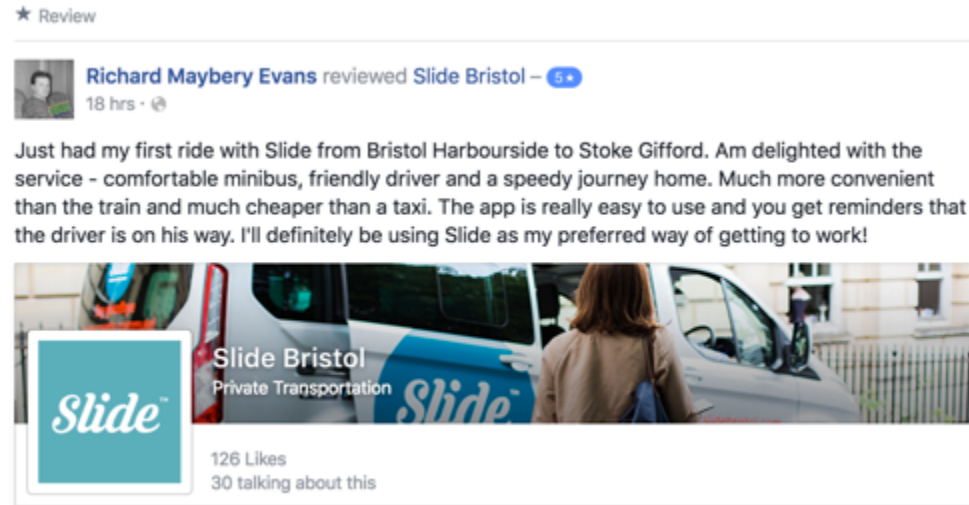

Success stories

What an idea!

Sent this to my mum, she will be using it, hates buses plus no where to park.