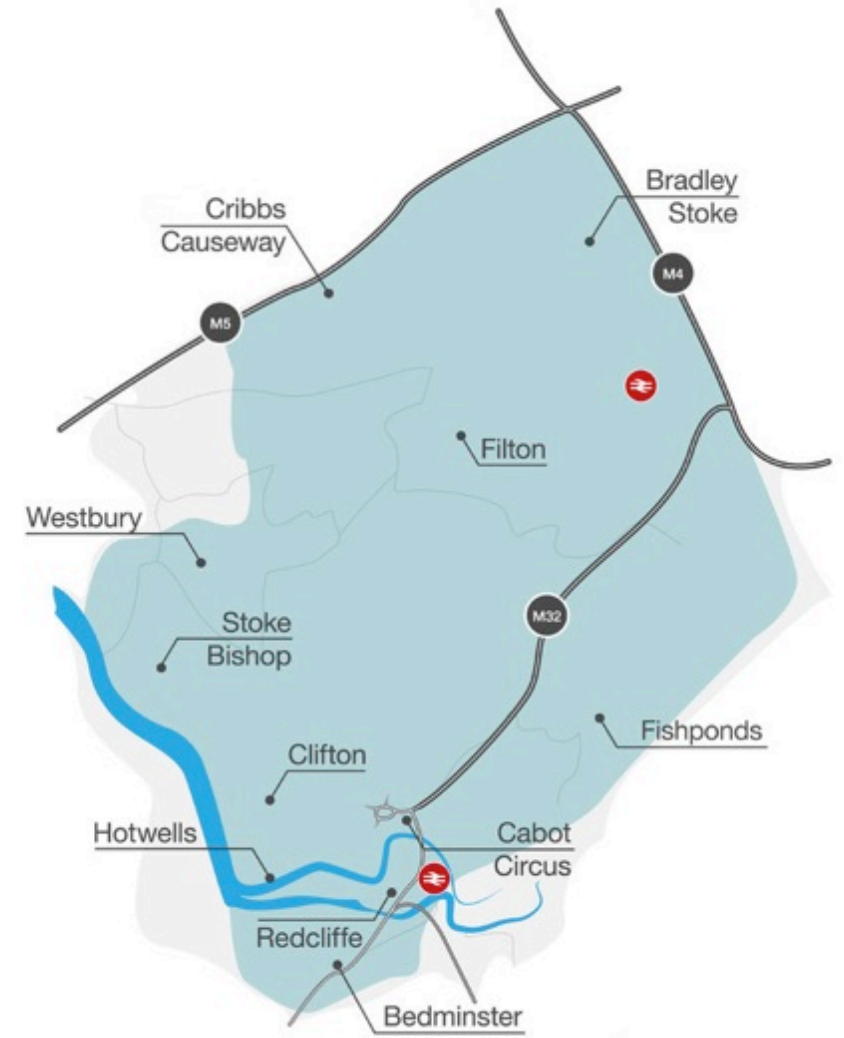

Our service

- Monday – Friday
- 6:30am – 10:00am and 4pm – 7:30pm
- 8 passenger seat minibuses (private hire) with employed drivers – we train and monitor our drivers
- Real time optimisation: both advance booking and real-time booking
- High density of pick-up locations