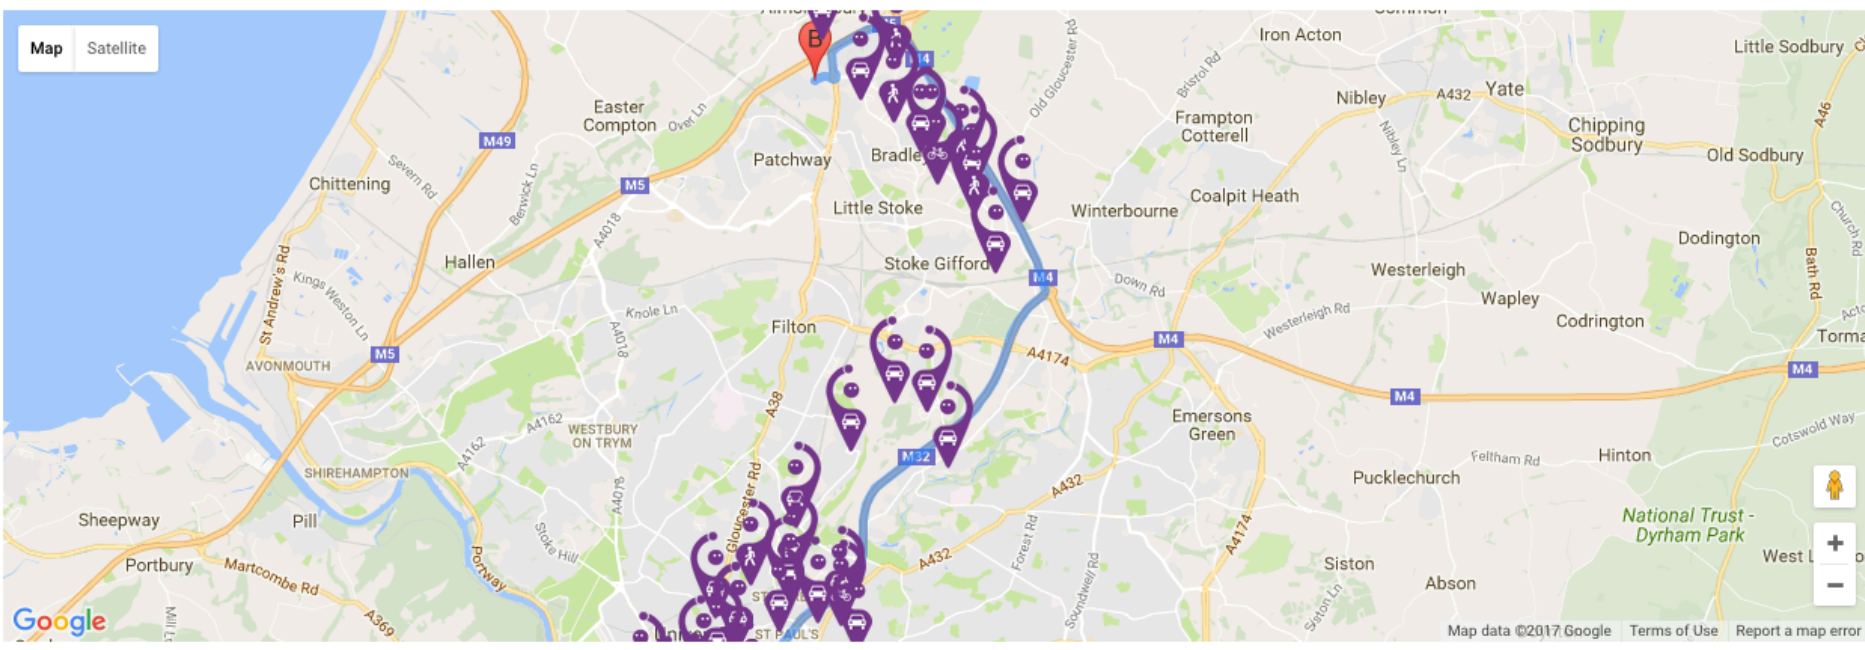

joinmyjourney

Bs1

Aztec West

Search or reset route ?

Distance from your route:

Type of Journey:

- All
- Car
- Walk
- Cycle

## We have found 37 journey companions via your route

Click a pin to contact a potential journey companion, or modify your route to find more.

## Coming soon!

- Computershare
- BTQEZ
- Bath & North East Somerset Council
- Churchill Bridge Travel Hub in Bath (*including Buro Happold, Future Publishing, Amdocs, L&C mortgages, BMT...*)